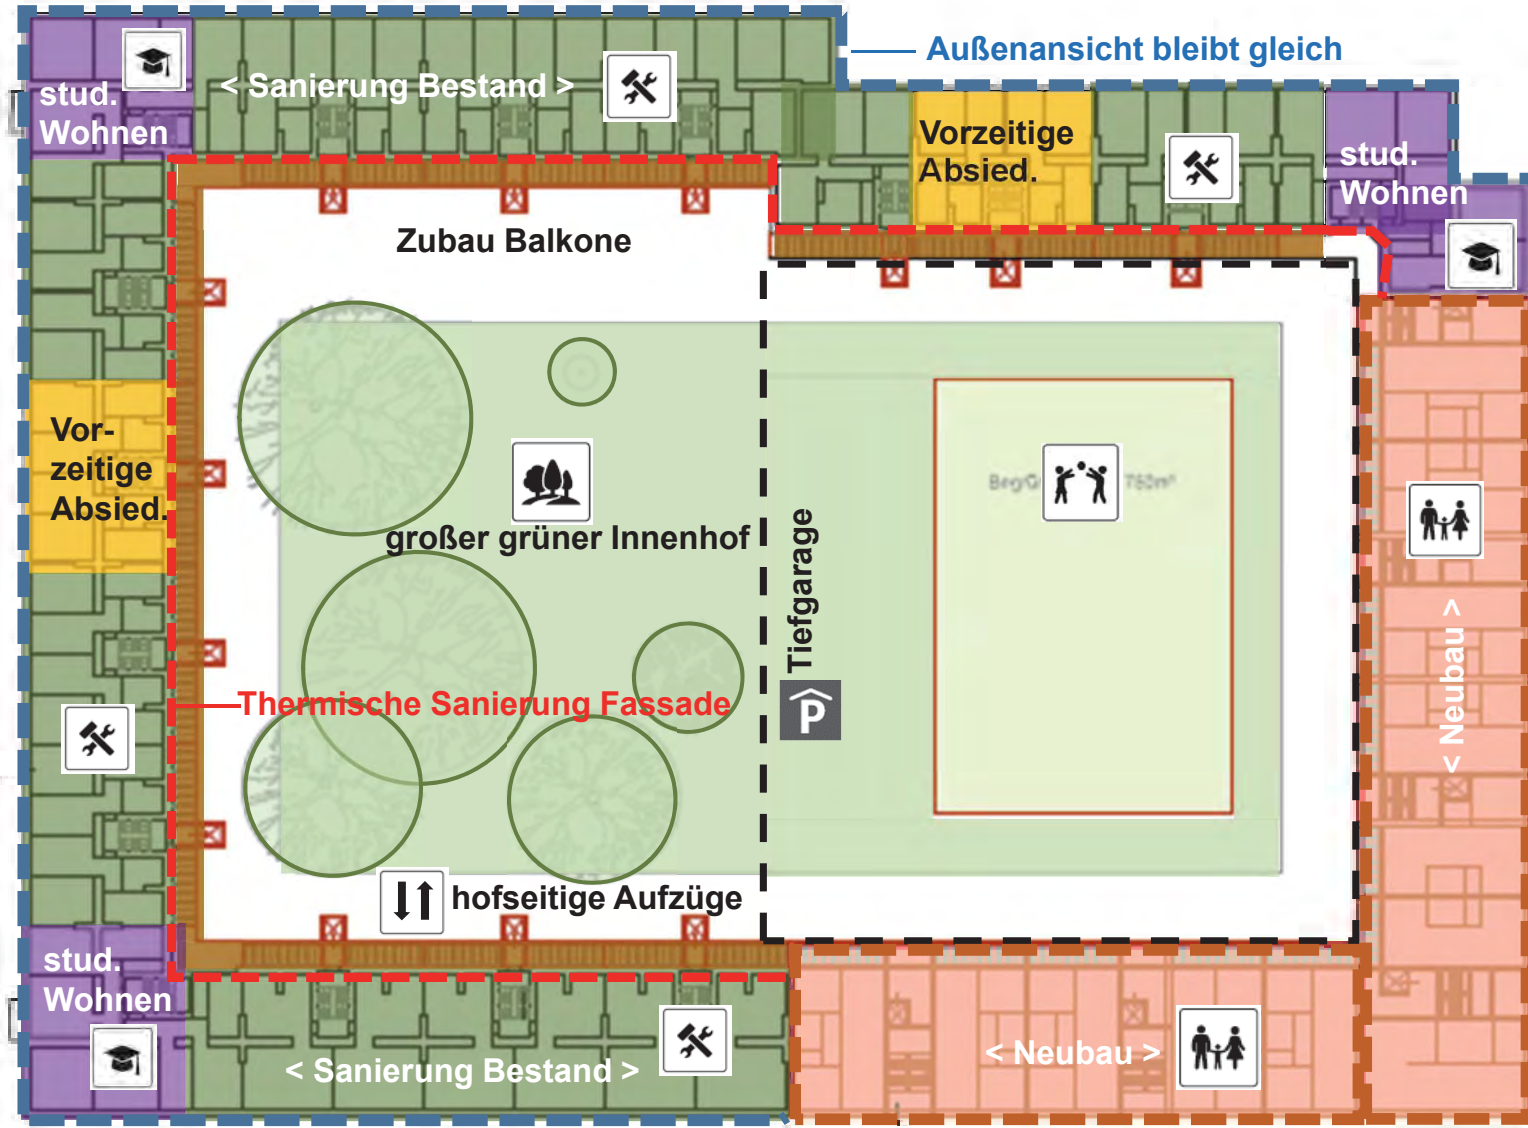

# Neue Nutzungsvielfalt

**Neubau**

**Kindergarten**

**Ausbau Dachgeschoss**

**studentisches Wohnen**

**Sanierung Bestand**

Matthias-Scmid-Str.

Prinz-Eugen-Str.

Außenansicht bleibt gleich

Schlachthofgasse

# Parameter

Ausbau Dachgeschoss für freifinanzierte Nutzung

An aerial photograph of a city, likely Innsbruck, Austria. The image shows a dense urban landscape with numerous multi-story residential buildings. A prominent feature is a large, light-colored building complex in the center, possibly a university or government building. To the left, a bridge with several arches spans across a river or valley. The sky is clear, and the overall scene depicts a well-developed urban area.