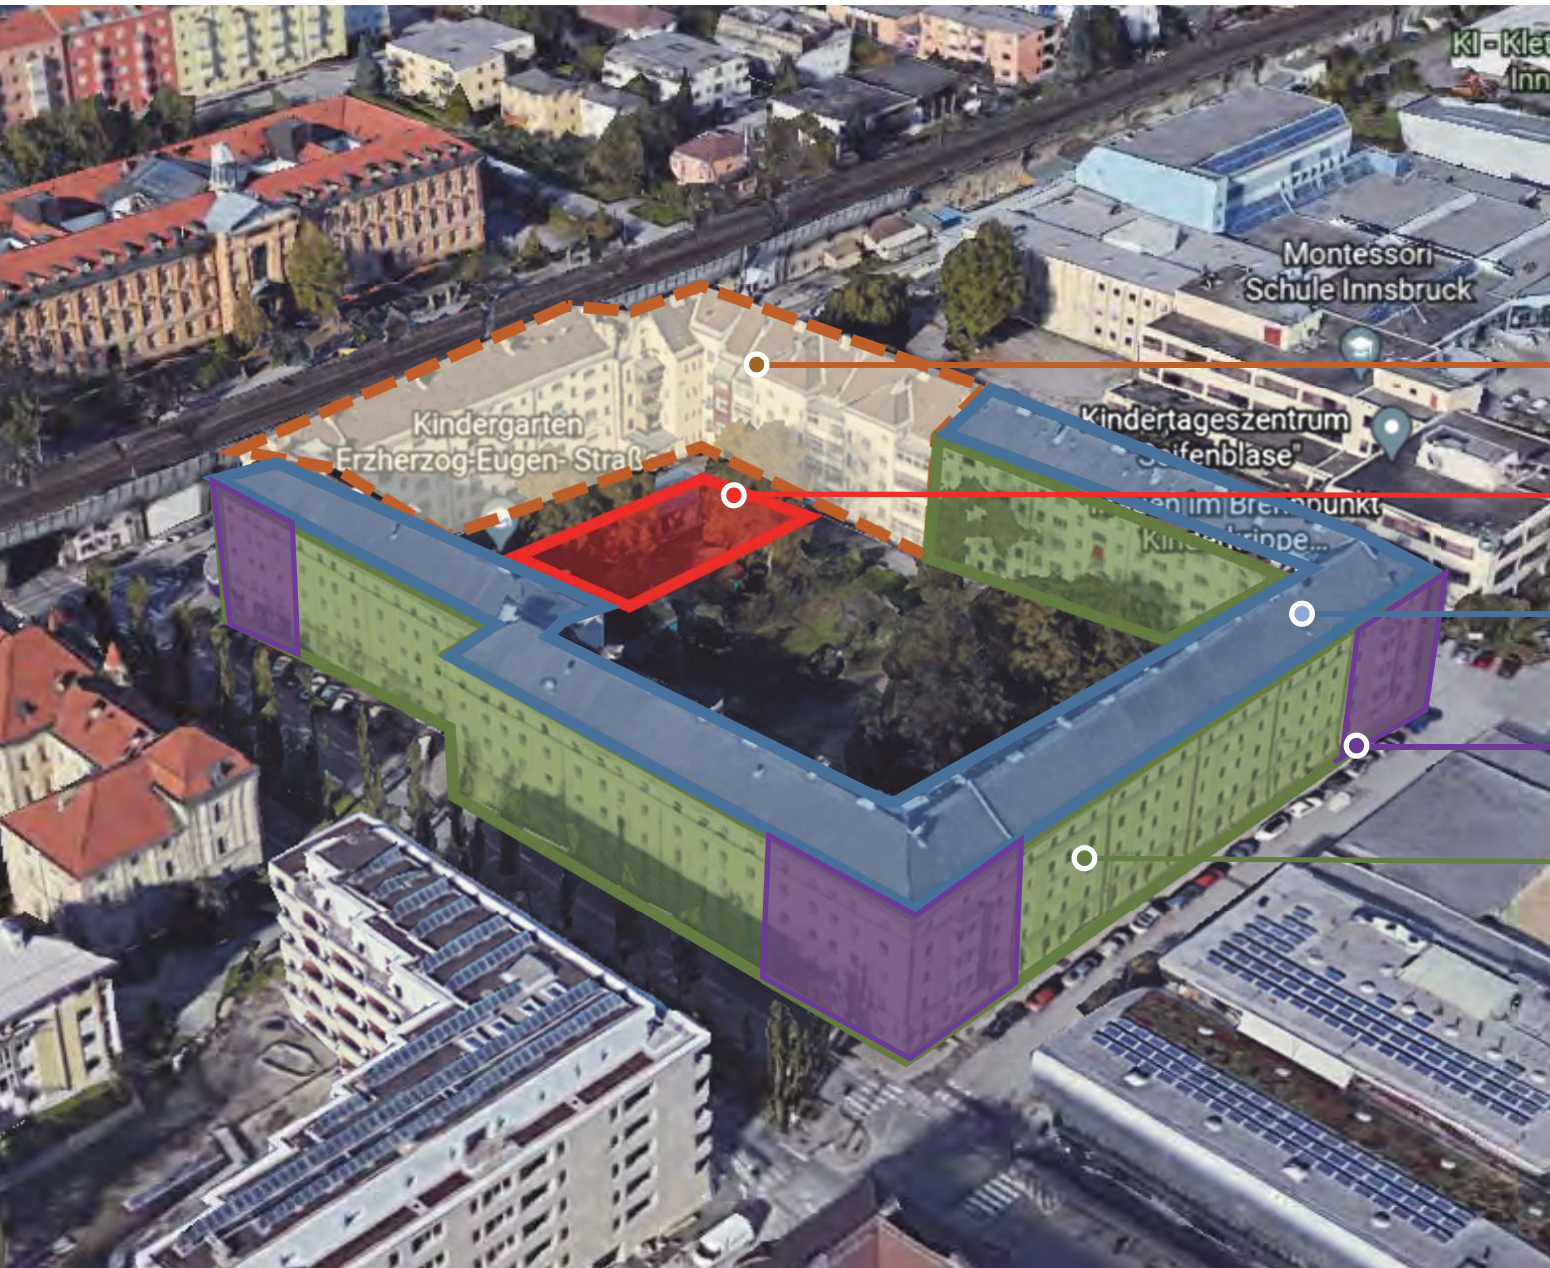

# **Revit alisierung rung**

**Schlachthofblock Innsbruck**

**Ing. Dr. Franz Danler Geschäftsführer IIG  
IIG-Innsbrucker Immobiliengesellschaft**

26. November 2020

[www.iig.at](http://www.iig.at)

zentrale Lage

# Neue Nutzungsvielfalt

**Neubau**

**Kindergarten**

**Ausbau Dachgeschoss**

**studentisches Wohnen**

**Sanierung Bestand**

Matthias-Scmid-Str.

Prinz-Eugen-Str.

Außenansicht bleibt gleich

Schlachthofgasse

# Parameter

Ausbau Dachgeschoss für freifinanzierte Nutzung

An aerial photograph of a city, likely Innsbruck, Austria. The image shows a dense urban landscape with numerous multi-story residential buildings. A prominent feature is a large, light-colored building complex in the center, possibly a university or government building. To the left, a bridge with several arches spans across a river or valley. The sky is clear, and the overall scene depicts a well-developed urban area.